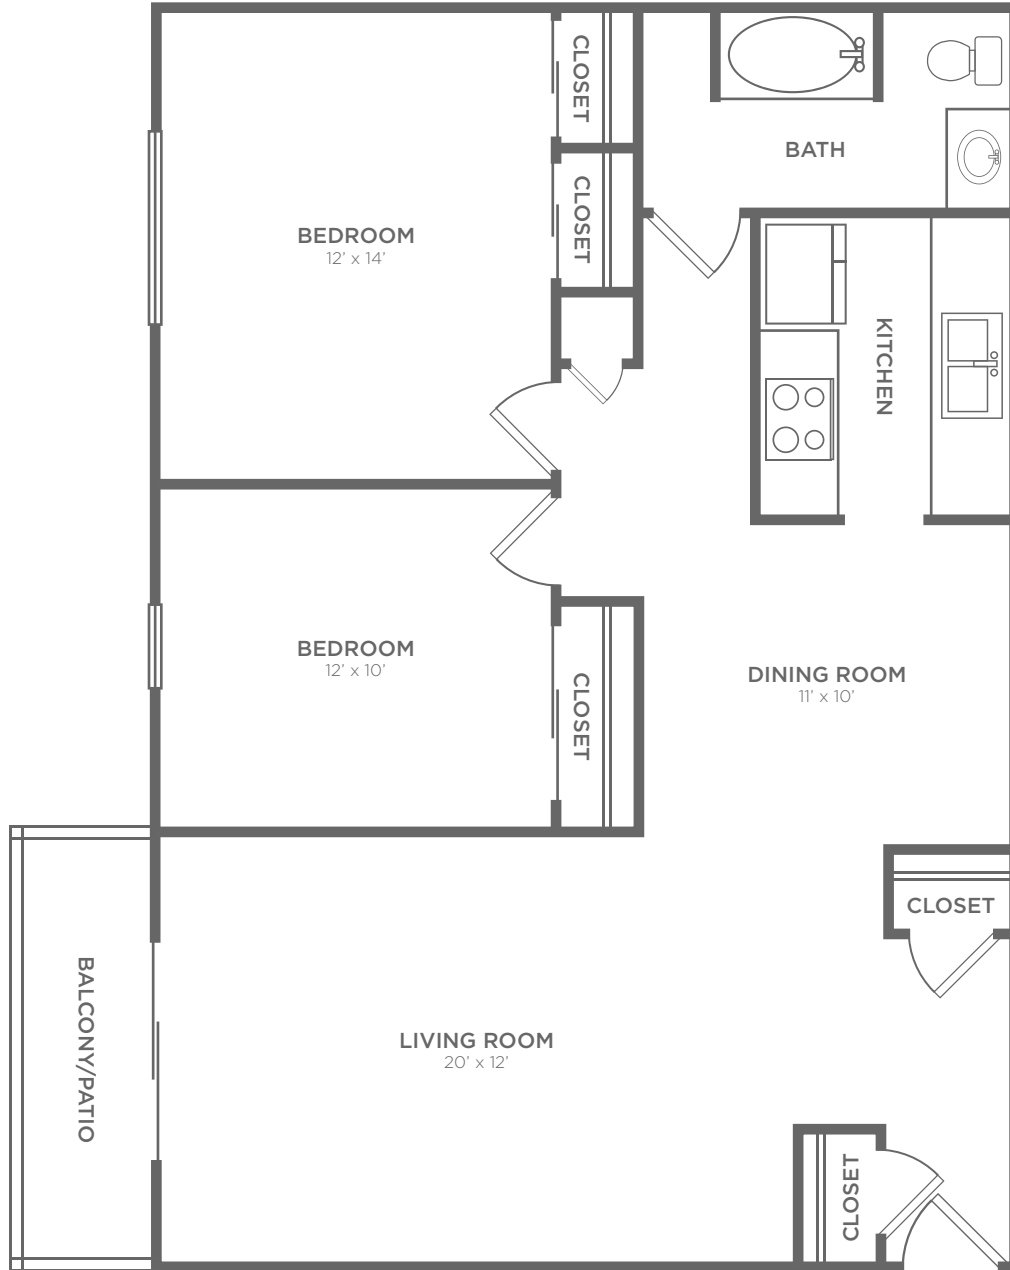

The Forsythia

2 BED / 1 BATH

925
SQ. FT.

Crescent Ridge

Apartments & Townhomes

2300 Woodhill Ct. #26 | Crescent Springs, KY 41017

(859) 578-9360 | www.crescentridgeapts.com

All dimensions and square footages are approximate