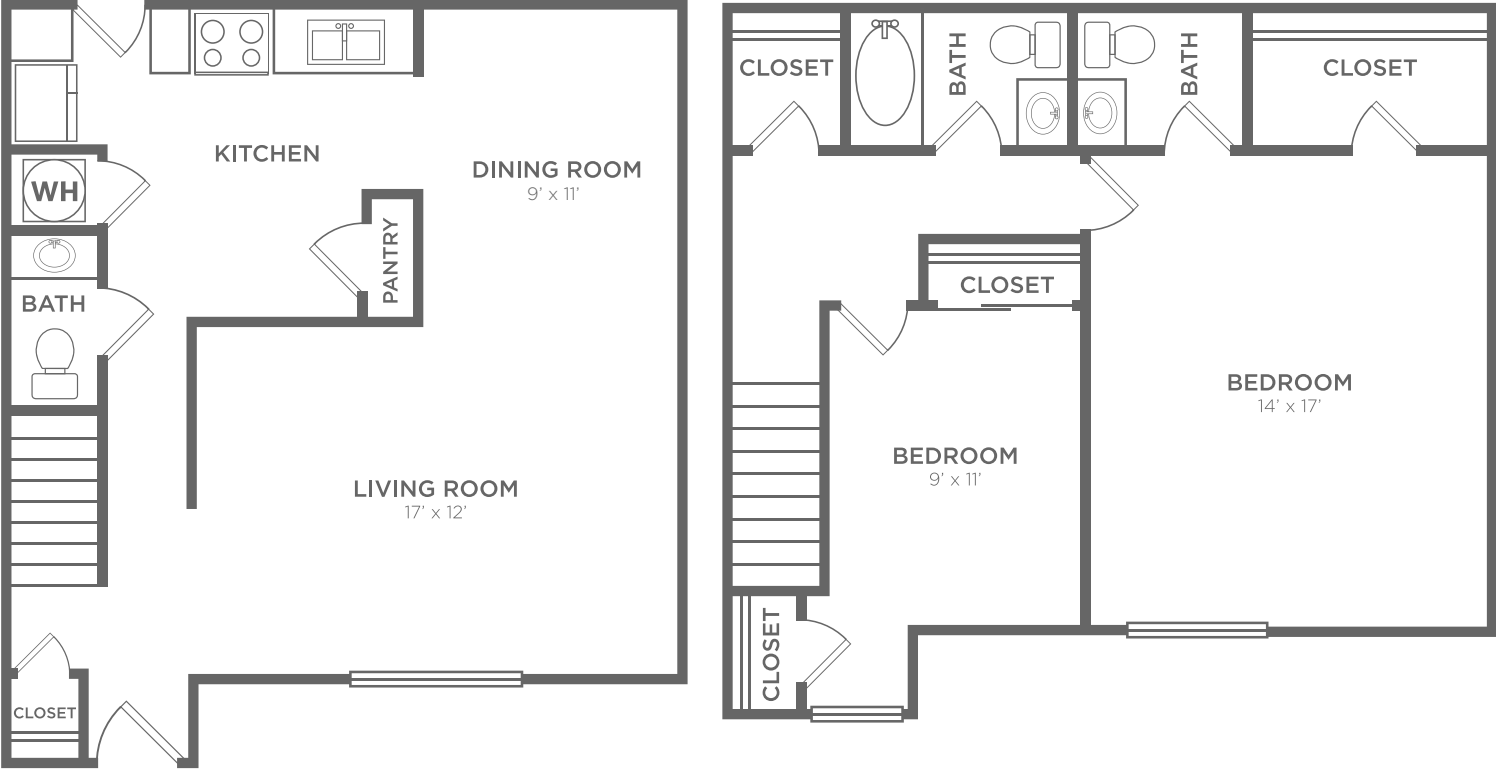

# The Lilac

2 BED / 1.5 BATH

1115  
SQ. FT.

**Crescent Ridge**

Apartments & Townhomes

2300 Woodhill Ct. #26 | Crescent Springs, KY 41017

(859) 578-9360 | [www.crescentridgeapts.com](http://www.crescentridgeapts.com)

All dimensions and square footages are approximate