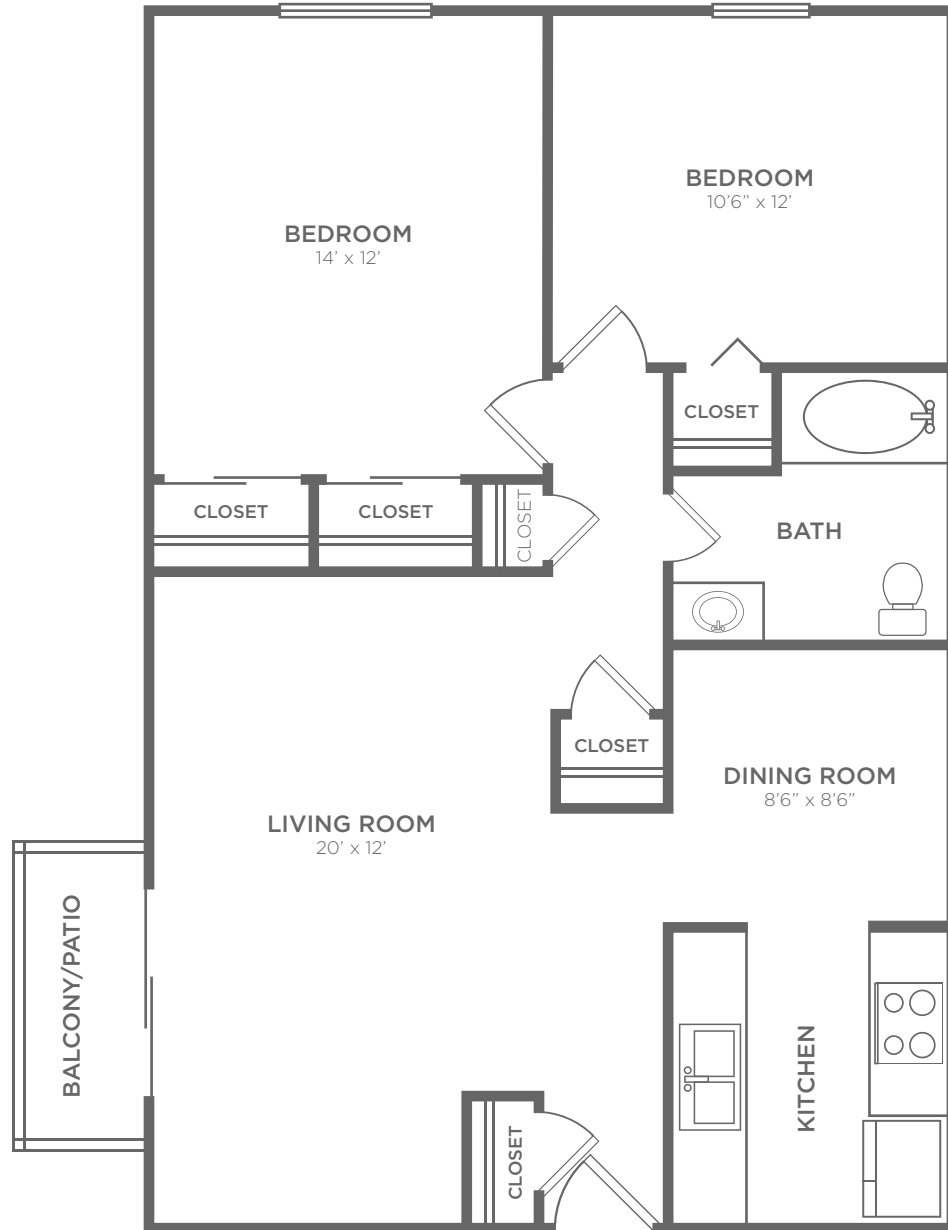

# The Oak

2 BED / 1 BATH

925  
SQ. FT.

**Crescent Ridge**  
Apartments & Townhomes

2300 Woodhill Ct. #26 | Crescent Springs, KY 41017

(859) 578-9360 | [www.crescentridgeapts.com](http://www.crescentridgeapts.com)

*All dimensions and square footages are approximate*